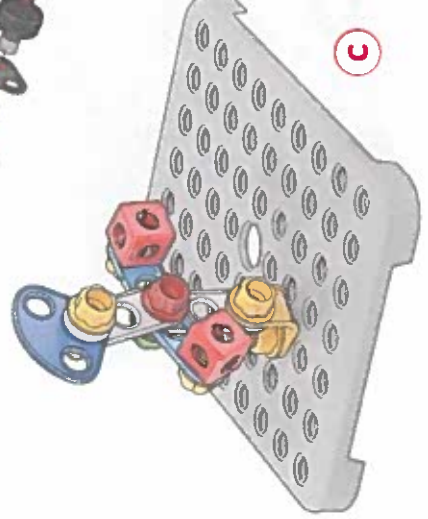

6165

Quercetti

Tecno Jumbo starter set

⚠ WARNING:
CHOKING HAZARD - Small parts.
Not for children under 3 yrs.

Robot

5

A

C

B

need

- 2x
- 2x
- 8x
- 4x
- 8x
- 2x
- 2x
- 2x
- 2x
- 1x
- 1x
- 2x
- 2x
- 1x
- 2x
- 2x
- 1x
- 1x
- 2x

Robot 2

6

A

B

C

need

- 2x
- 2x
- 7x
- 4x
- 8x
- 3x
- 2x
- 2x
- 2x
- 2x
- 2x
- 1x
- 1x
- 2x
- 2x
- 1x
- 2x
- 2x
- 1x
- 1x
- 1x

giocare intelligente.

Made in Italy © 2018 Quercetti & C. S.p.A. Corso Vigevano, 25 - 10152 Torino - Italy - www.quercetti.com - Cod. 58445