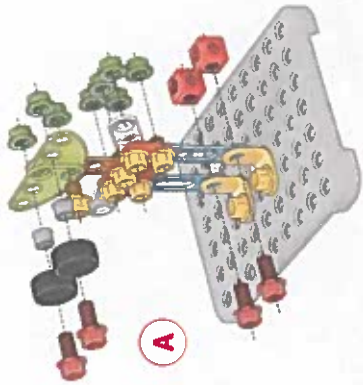

6165

Quercetti

Tecno Jumbo starter set

⚠ WARNING:
CHOKING HAZARD - Small parts.
Not for children under 3 yrs.

Robot

5

A

C

B

need

- 2x
- 2x
- 8x
- 4x
- 8x
- 2x
- 2x
- 2x
- 2x
- 1x
- 1x
- 2x
- 2x
- 1x
- 2x
- 2x
- 1x
- 1x
- 2x

Robot 2

6

A

B

C

need

- 2x
- 2x
- 7x
- 4x
- 8x
- 3x
- 2x
- 2x
- 2x
- 2x
- 2x
- 1x
- 1x
- 2x
- 2x
- 1x
- 2x
- 2x
- 1x
- 1x
- 1x

giocare intelligente.

Made in Italy © 2018 Quercetti & C. S.p.A. Corso Vigevano, 25 - 10152 Torino - Italy - www.quercetti.com - Cod. 58445