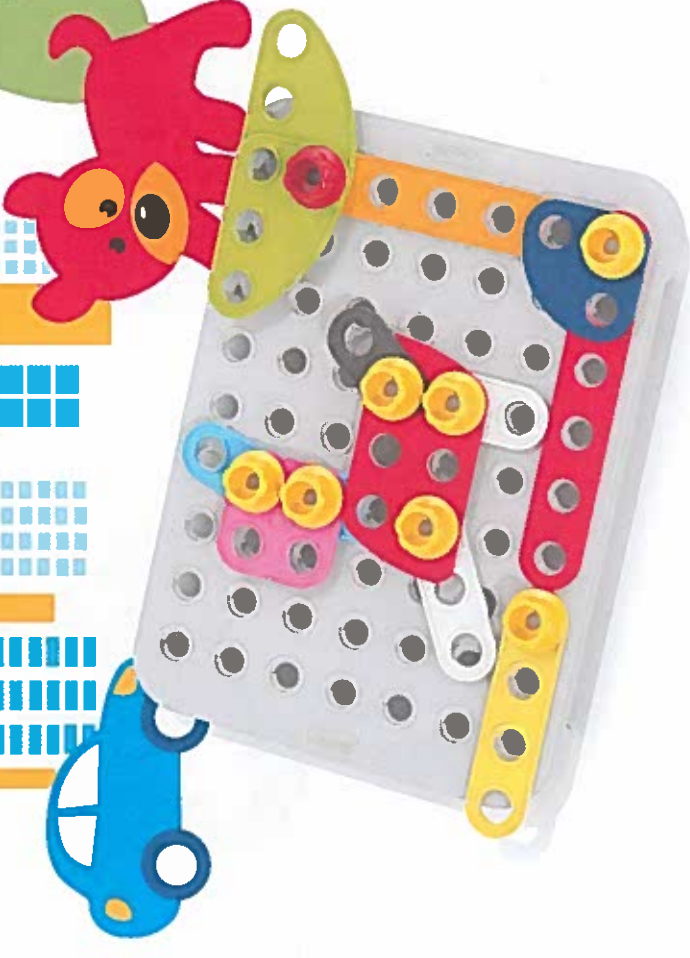

6165

Quercetti

Tecno Jumbo starter set

⚠ WARNING:
CHOKING HAZARD - Small parts.
Not for children under 3 yrs.

Robot

5

A

C

B

need

- 2x
- 2x
- 8x
- 4x
- 8x
- 2x
- 2x
- 2x
- 2x
- 1x
- 1x
- 2x
- 2x
- 1x
- 2x
- 2x
- 1x
- 1x
- 2x

Robot 2

6

A

B

C

need

- 2x
- 2x
- 7x
- 4x
- 8x
- 3x
- 2x
- 2x
- 2x
- 2x
- 2x
- 1x
- 1x
- 2x
- 2x
- 1x
- 2x
- 2x
- 1x
- 1x
- 1x

giocare intelligente.

Made in Italy © 2018 Quercetti & C. S.p.A. Corso Vigevano, 25 - 10152 Torino - Italy - www.quercetti.com - Cod. 58445