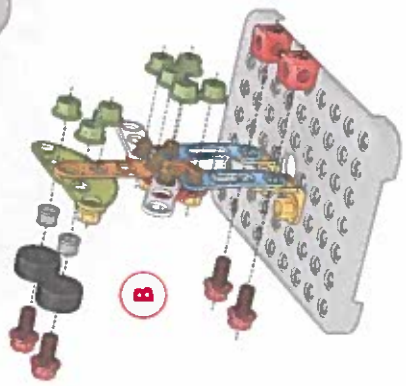

6165

Quercetti

Tecno Jumbo starter set

⚠ WARNING:
CHOKING HAZARD - Small parts.
Not for children under 3 yrs.

Robot

5

A

C

B

need

- 2x
- 2x
- 8x
- 4x
- 8x
- 2x
- 2x
- 2x
- 2x
- 1x
- 1x
- 2x
- 2x
- 1x
- 2x
- 2x
- 1x
- 1x
- 2x

Robot 2

6

A

B

C

need

- 2x
- 2x
- 7x
- 4x
- 8x
- 3x
- 2x
- 2x
- 2x
- 2x
- 2x
- 1x
- 1x
- 2x
- 2x
- 1x
- 2x
- 2x
- 1x
- 1x
- 1x

giocare intelligente.

Made in Italy © 2018 Quercetti & C. S.p.A. Corso Vigevano, 25 - 10152 Torino - Italy - www.quercetti.com - Cod. 58445