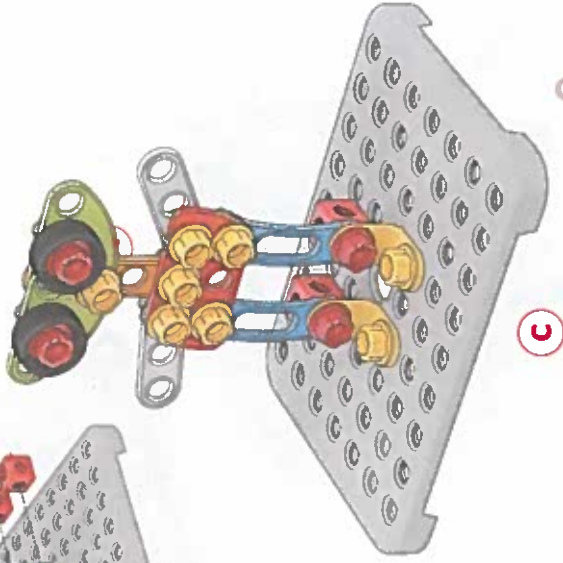

6165

Quercetti

Tecno Jumbo starter set

⚠ WARNING:
CHOKING HAZARD - Small parts.
Not for children under 3 yrs.

Robot

5

A

C

B

need

- 2x
- 2x
- 8x
- 4x
- 8x
- 2x
- 2x
- 2x
- 2x
- 1x
- 1x
- 2x
- 2x
- 1x
- 2x
- 2x
- 1x
- 1x
- 2x

Robot 2

6

A

B

C

need

- 2x
- 2x
- 7x
- 4x
- 8x
- 3x
- 2x
- 2x
- 2x
- 2x
- 2x
- 1x
- 1x
- 2x
- 2x
- 1x
- 2x
- 2x
- 1x
- 1x
- 1x

giocare intelligente.

Made in Italy © 2018 Quercetti & C. S.p.A. Corso Vigevano, 25 - 10152 Torino - Italy - www.quercetti.com - Cod. 58445